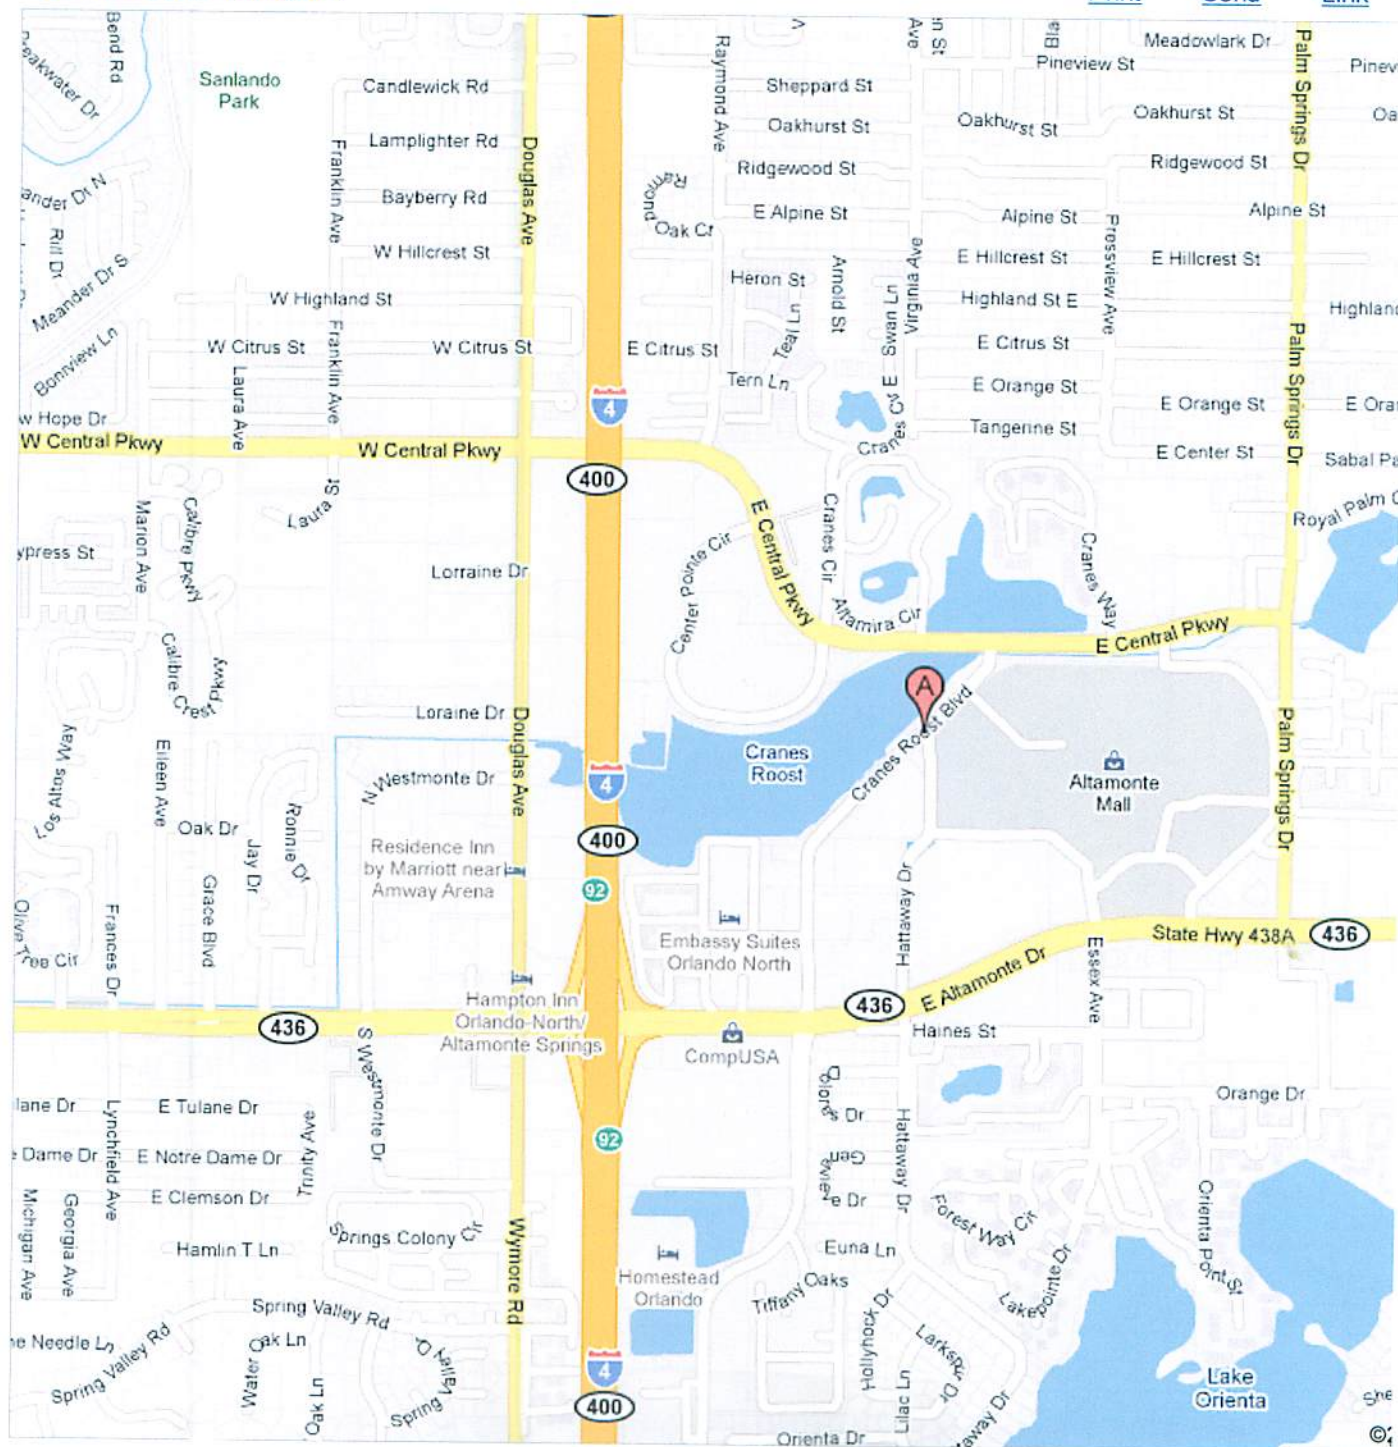

Google maps Address

To see all the details that are visible on the screen, use the "Print" link next to the map.

[Get Directions](#) [My Maps](#)

[Print](#) [Send](#) [Link](#)

### Directions to NPHR Meeting Site

309 Cranes Roost Blvd., Suite 200 (upstairs above the Murano Restaurant)  
 From I-4 go east on SR 436 (Semoran Blvd.) Turn Left at Cranes  
 Roost blvd/N North Lake Blvd. Drive 0.4 mile to Parking area on the right.